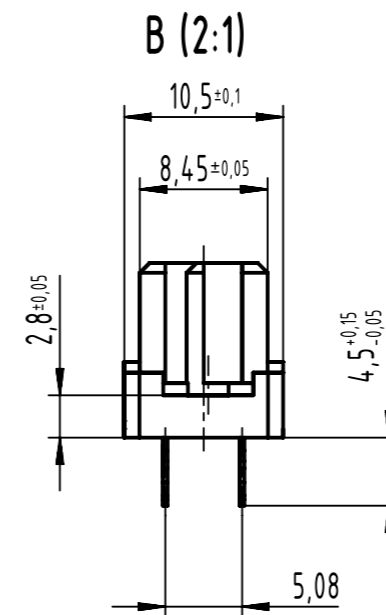

32 press-in contacts

☒ = press-in contact

□ = position without contact

1 recommended configuration of plated through holes and further information see product data sheet

09 23 232 6850	2
part no.	performance level

All rights reserved Department EL PD HARTING D-32339 Espelkamp	All Dimensions in mm Original Size DIN A3	Scale 1:1	Free size tol.	Ref. Sub.
	Created by STORCK	Inspected by LEHNERT	Standardisation 302077	Date 2021-07-05
Title DIN Signal type 2C female press-in 4.5 32-pole				Doc-Key / ECM-Nr. 100181948/UGD/036/C 500000198117
Type TB		Number 0923232X850		Rev. C Page 1/1