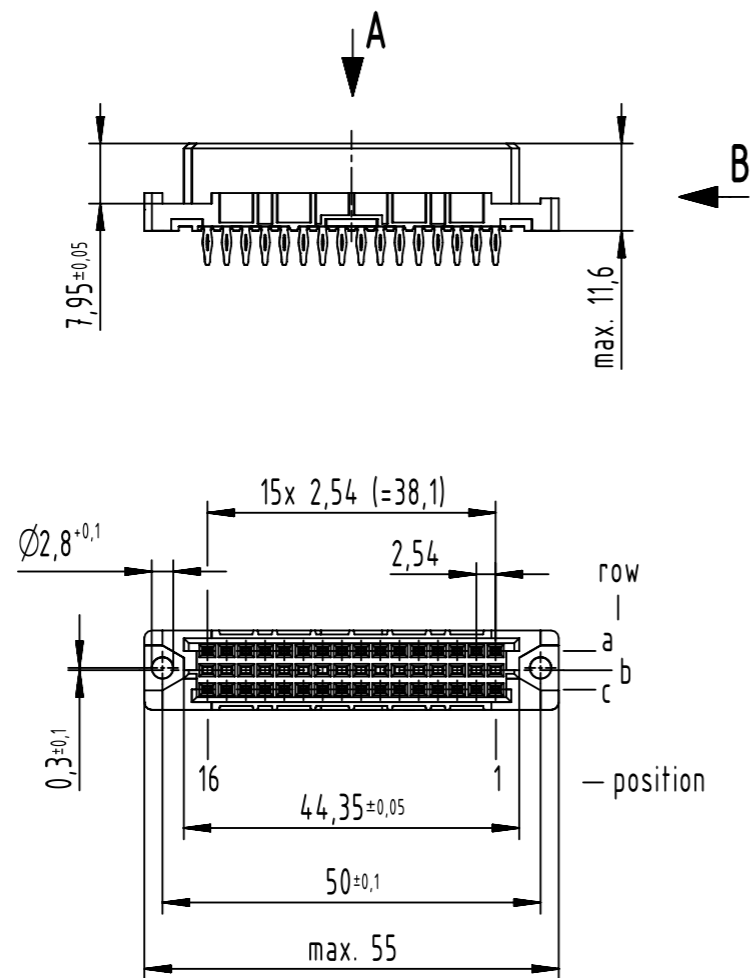

32 press-in contacts

☒ = press-in contact

□ = position without contact

1 recommended configuration of plated through holes and further information see product data sheet

09 23 232 6850	2
part no.	performance level

All rights reserved Department EL PD HARTING D-32339 Espelkamp	All Dimensions in mm Original Size DIN A3	Scale 1:1	Free size tol.	Ref. Sub.
	Created by STORCK	Inspected by LEHNERT	Standardisation 302077	Date 2021-07-05
Title DIN Signal type 2C female press-in 4.5 32-pole				Doc-Key / ECM-Nr. 100181948/UGD/036/C 500000198117
Type TB		Number 0923232X850		Rev. C Page 1/1